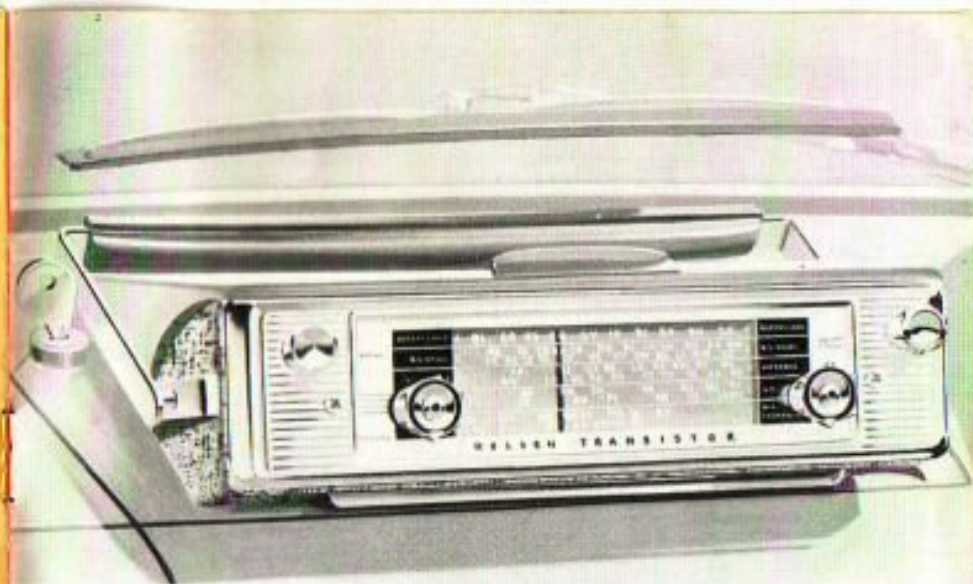

FIT AN **AIR CHIEF** CAR RADIO

THE PERFECT TRAVELLING COMPANION

AIR CHIEF brings you sparkling entertainment for every mile. In the heavy traffic of the city, on family outings to the hills or seaside, AIR CHIEF really brightens up your travel. AIR CHIEF features long range reception . . . low battery drain . . . modern styling . . . crystal-clear tone . . . performance in the high fidelity class, and it is the only car radio approved and recommended by GMH engineers. What's more, there's three glamorous models to choose from — each one specially tailored and designed to fit and harmonize with the instrument panel of your new Holden.

1. AIR CHIEF all-transistor Portable Car Radio.
2. AIR CHIEF all-transistor Car Radio with push-button controls.
3. AIR CHIEF all-transistor Car Radio with manual controls.

You'll find no better travelling companion than an AIR CHIEF CAR RADIO. Have one fitted to your Holden right away!